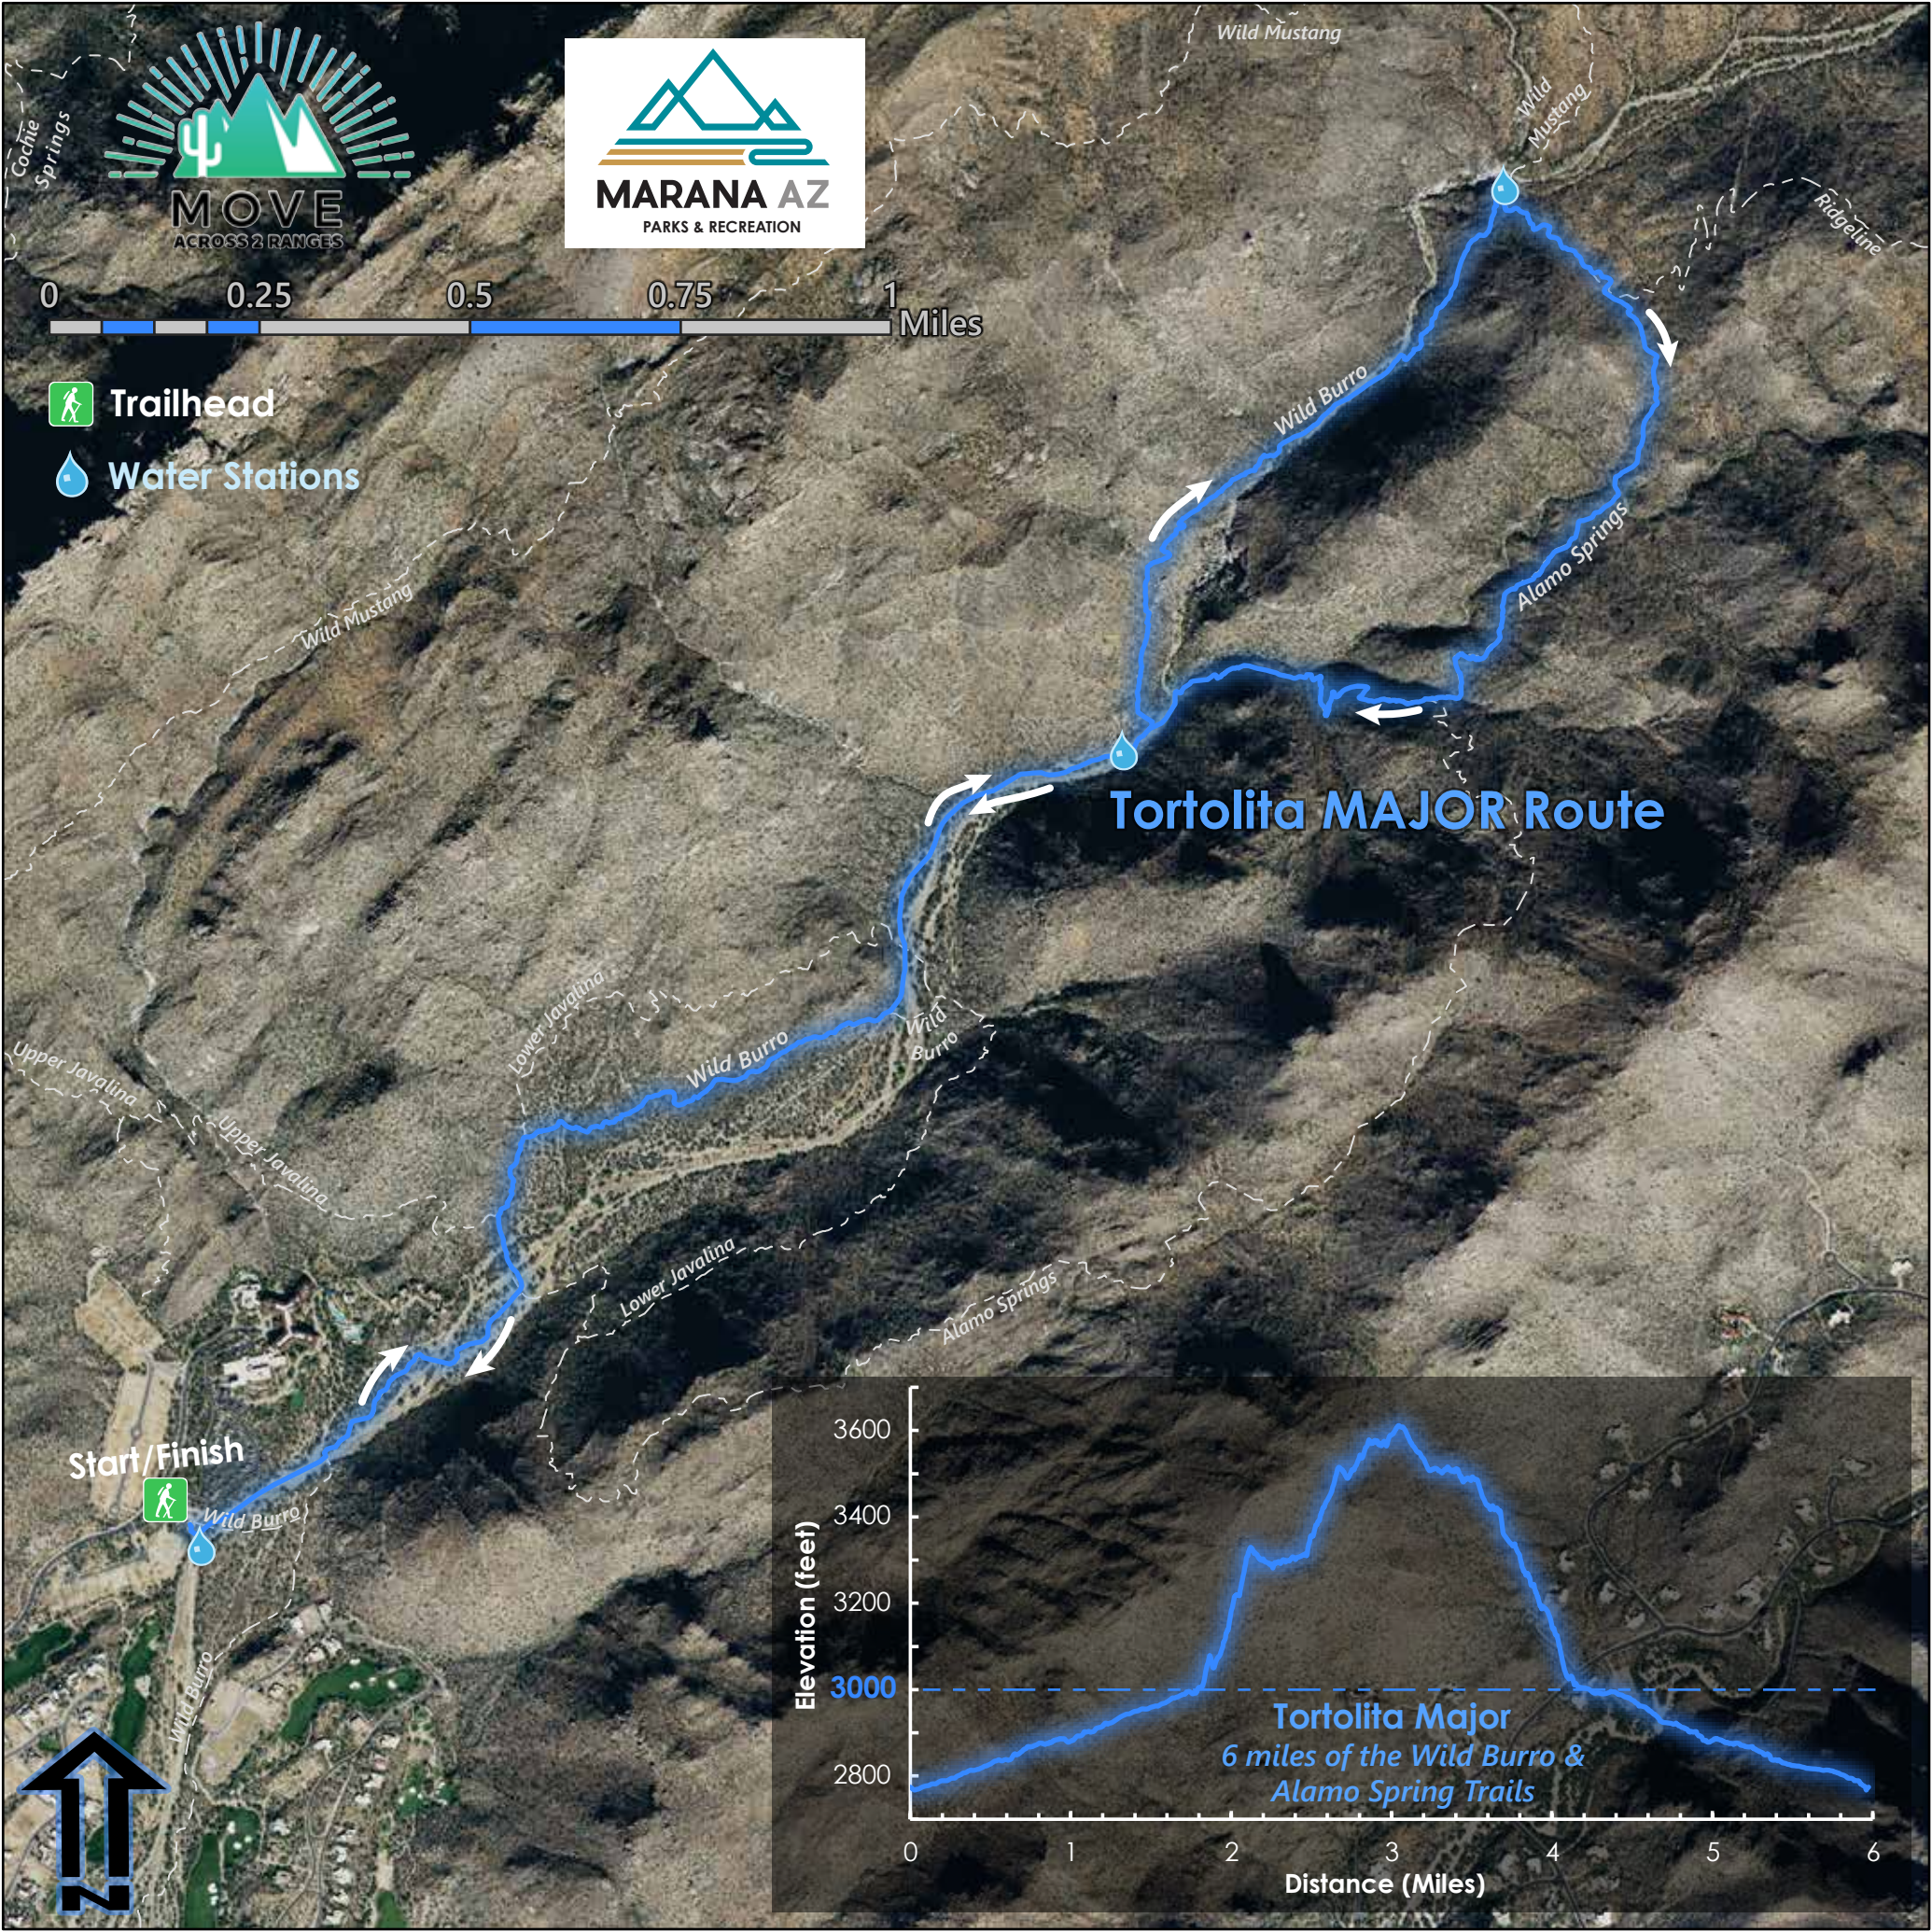

- Trailhead
- Water Stations

Tortolita MAJOR Route

Start/Finish